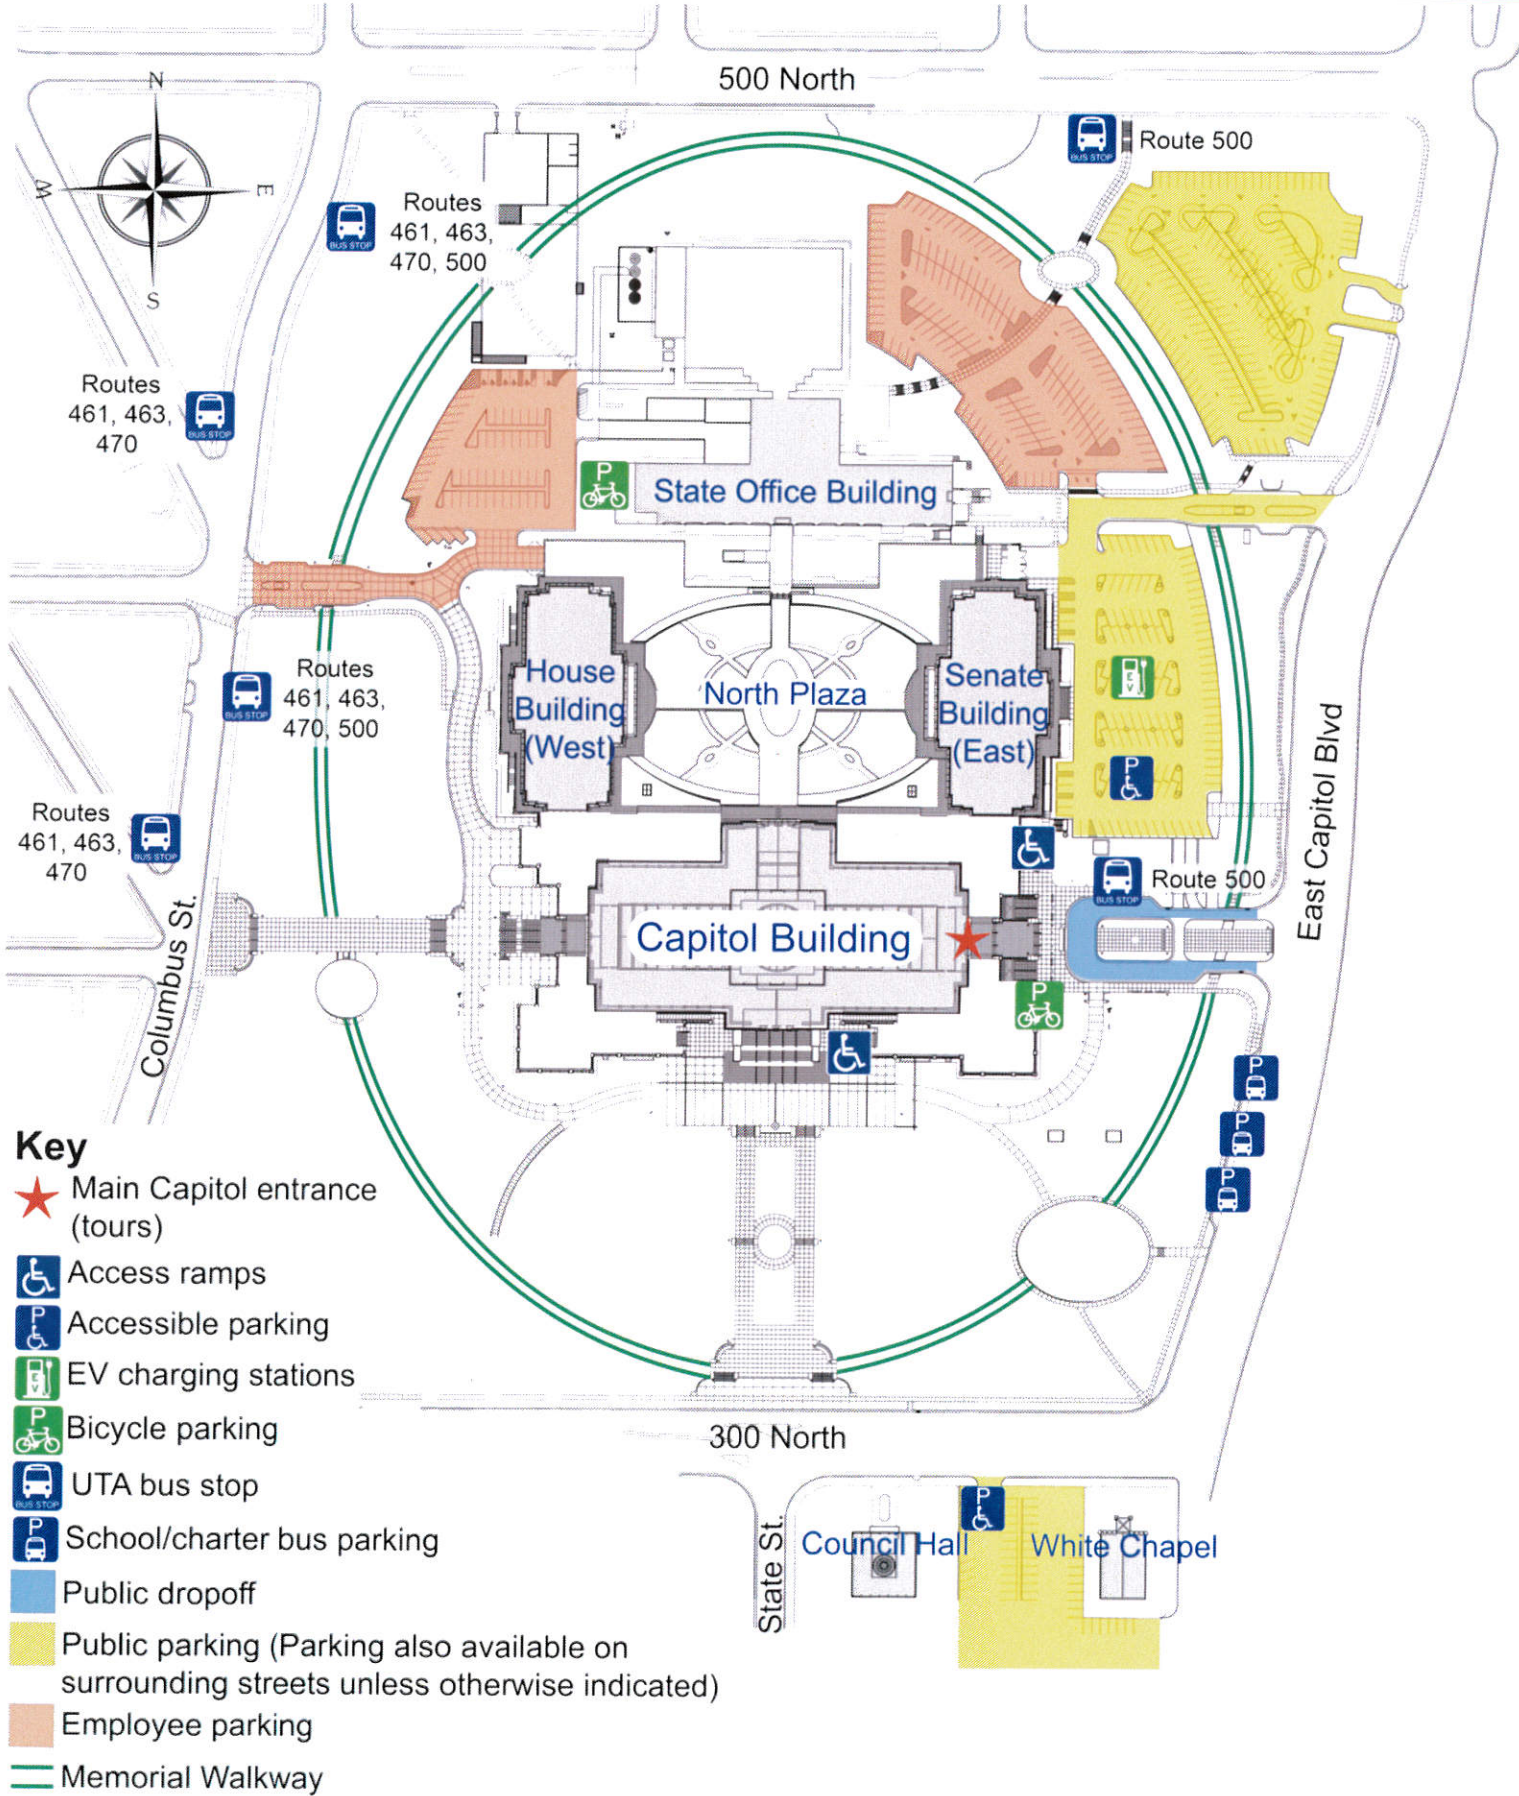

# UTAH STATE CAPITOL COMPLEX

UTAH STATE CAPITOL COMPLEX  
WEST HOUSE BUILDING LEVEL 0 (BASEMENT)